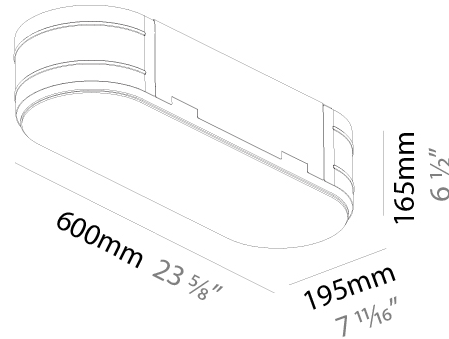

PHYSICAL

| |
|---|
| Shape: Oval |
| Length (mm): 930 |
| Length (in): 36 5/8 |
| Width (mm): 200 |
| Width (in): 7 7/8 |
| Height (mm): 120 |
| Height (in): 4 3/4 |
| Light Distribution: Direct |
| Weight (kg): 5.108 |
| Weight (lbs): 11.24 |
| Diffuser: PMMA - Opal or Micro-Prism |
| Fixture Finish: SSR / BKV / CWI / CRY / HAB / UFT / ITA / RUA / FTG / MYG / LOD / PUS / FRO / FUP / KIA / POP / BLS / SPG / MEY / GOH / GUM / CHC / COM / ABZ / JAG / OBR / MOS / ROR |
| Fixture Material: Extruded Aluminum / Steel |

OPTICAL

RATINGS AND CERTIFICATIONS

Certified By: Certified for North American Standards
 IP rating: IP20

| |
|-----------|
| PROJECT |
| TYPE |
| SPECIFIER |
| QUANTITY |
| DATE |

635mm x 230mm
25" x 9 1/16"