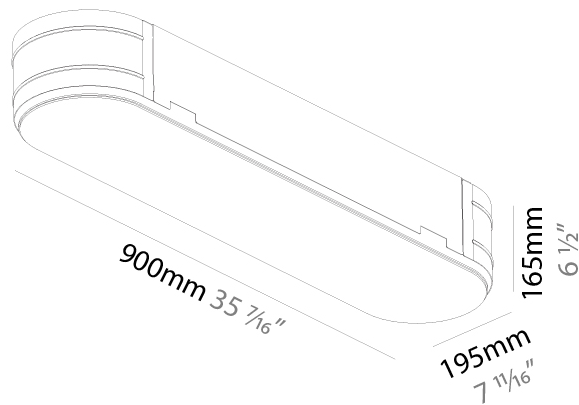

GENERAL

Series: Smoothy
Subseries: Smoothline
Brand: Prolicht
Division: Architectural
Mounting Type: Trimless
Mounting Location: Ceiling
Subcategory: Ambient

PHYSICAL

Shape: Oval
Length (mm): 900
Length (in): 35 7/16
Width (mm): 195
Width (in): 7 13/16
Depth (mm): 165
Depth (in): 6 1/2
Ceiling Thickness (mm): 10 / 12.5 / 15 / 25 / 30
Ceiling Thickness (in): 3/8 or 1/2 or 9/16 or 1 or 1 3/16
Min. Recessing Depth (mm): 180
Min. Recessing Depth (in): 7 1/16
Light Distribution: Direct
Weight (kg): 5.756
Weight (lbs): 12.66
Diffuser: PMMA - Opal
Fixture Material: Extruded Aluminum / Steel
Cut-out Measurements: 935mm / 36 15/16" x 230mm / 9 1/16"
Upon Request: Unique Sizes Unique Ceiling Thickness Unique Mounting Depth Spot Inserts

ELECTRICAL

Lamp Type: LED (Zhaga Standard)
Input Wattage (W): 31.5
Total Output Wattage (W): 27
Dimming: [Tri-Mode (Non-Dimming and Phase Dimming (120Vac only) and 0-10V Dimming)](#)
Driver Included: Yes
Driver Location: Integrated
Driver Type: Constant Current - Universal
Driver Class: Class 2
Input Voltage (V): 120 - 277
Constant Current (MA): 500

LED

[Color Temperature (*K): 3000 / 3500 / 4000](#)
Max. Delivered Lumen (lm): 2340 / 2518 / 2570
CRI: >80 CRI
Lamp Life (hrs): 50000
Upon Request: RGB-W Tunable White Special Color Temperature CRI90

OPTICAL

RATINGS AND CERTIFICATIONS

Certified By: Certified for North American Standards
IP rating: IP20

935mm x 230mm
36 13/16" x 9 1/16"

10 | 12 1/2 | 15 | 25 | 30mm
3/8" | 1/2" | 9/16" | 1" | 3/16"